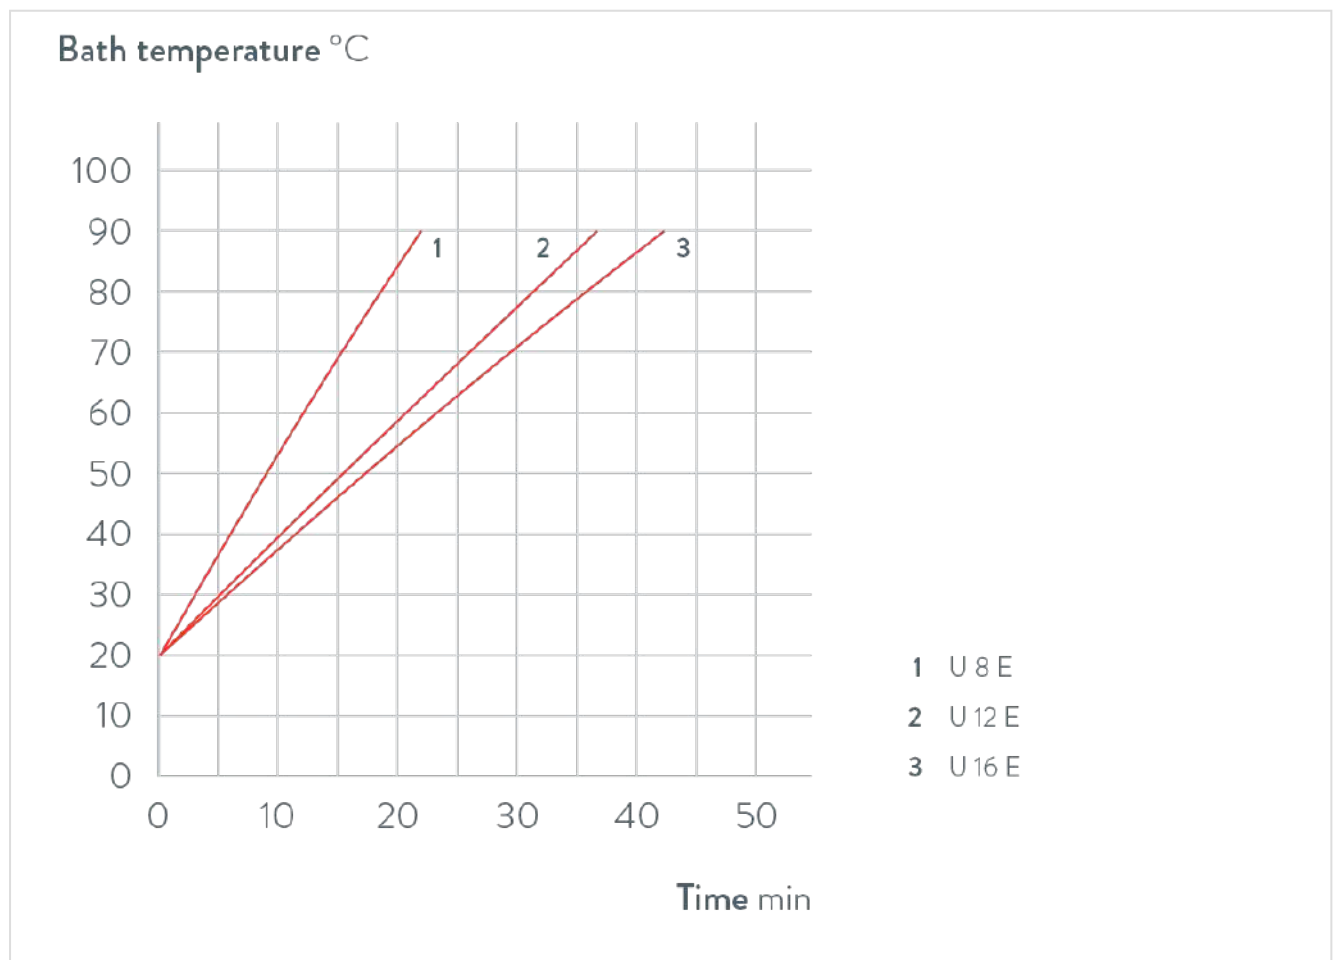

PRODUCT DATA SHEET

Published: 2026-03-17

LAUDA Universa U 8 E

Heating thermostat 200-240 V; 50/60 Hz

Part Number: L003968