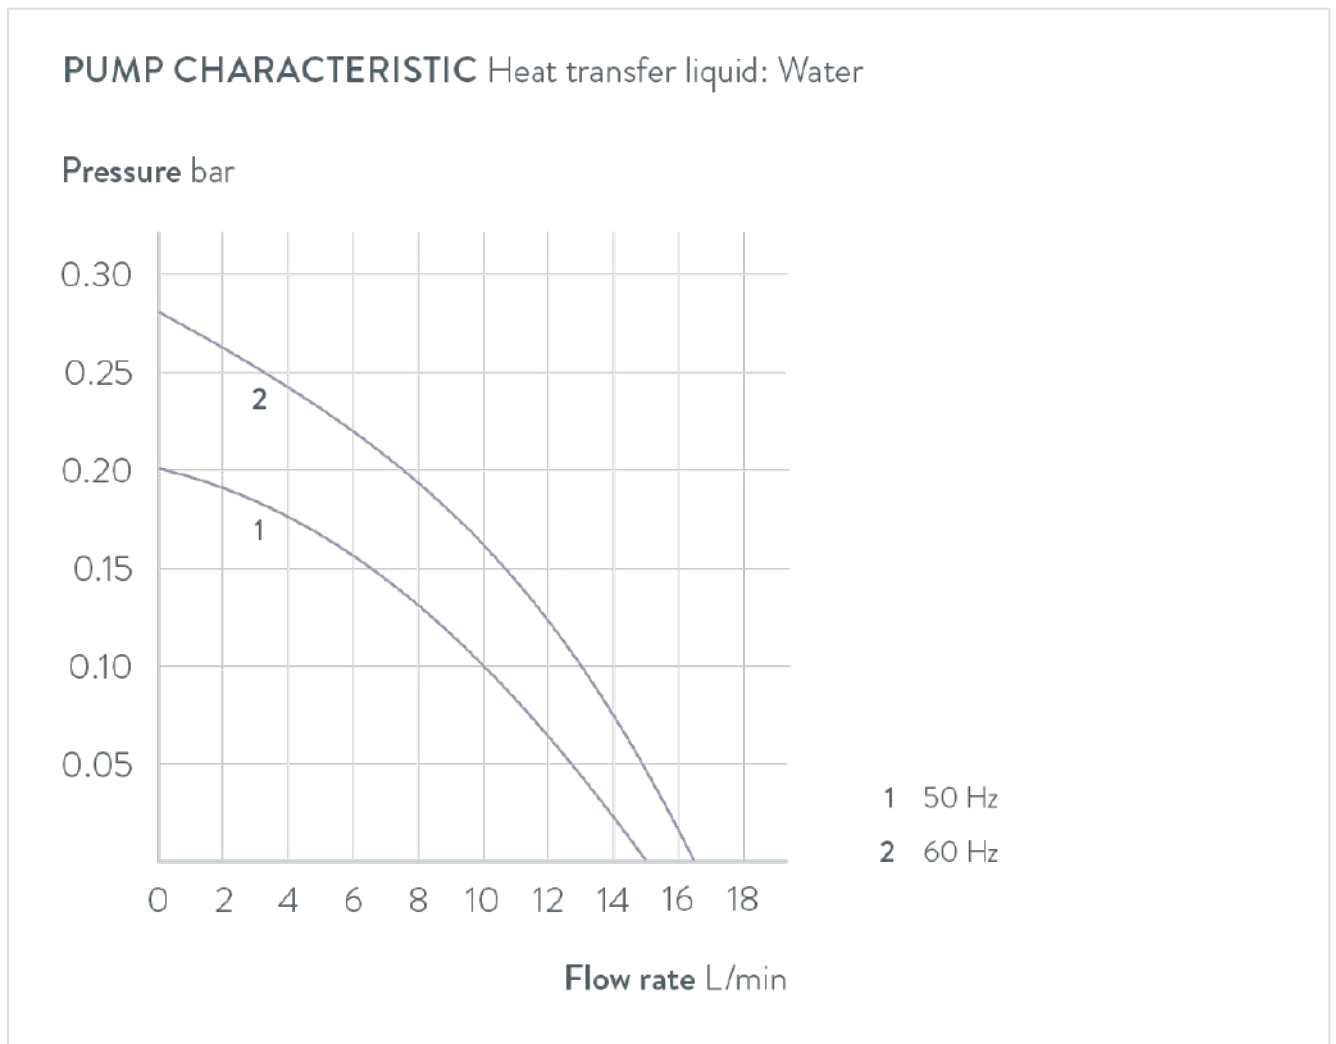

PRODUCT DATA SHEET

Published: 2026-03-17

LAUDA Universa U 8 E

Heating thermostat 200-240 V; 50/60 Hz

Part Number: L003968

Reserve technical changes

JOINTLAB.COM

Jointlab S.r.l.

Via C. Treves 57, Trezzano sul Naviglio (Mi)

+39 0239310823 - info@frigolab.it