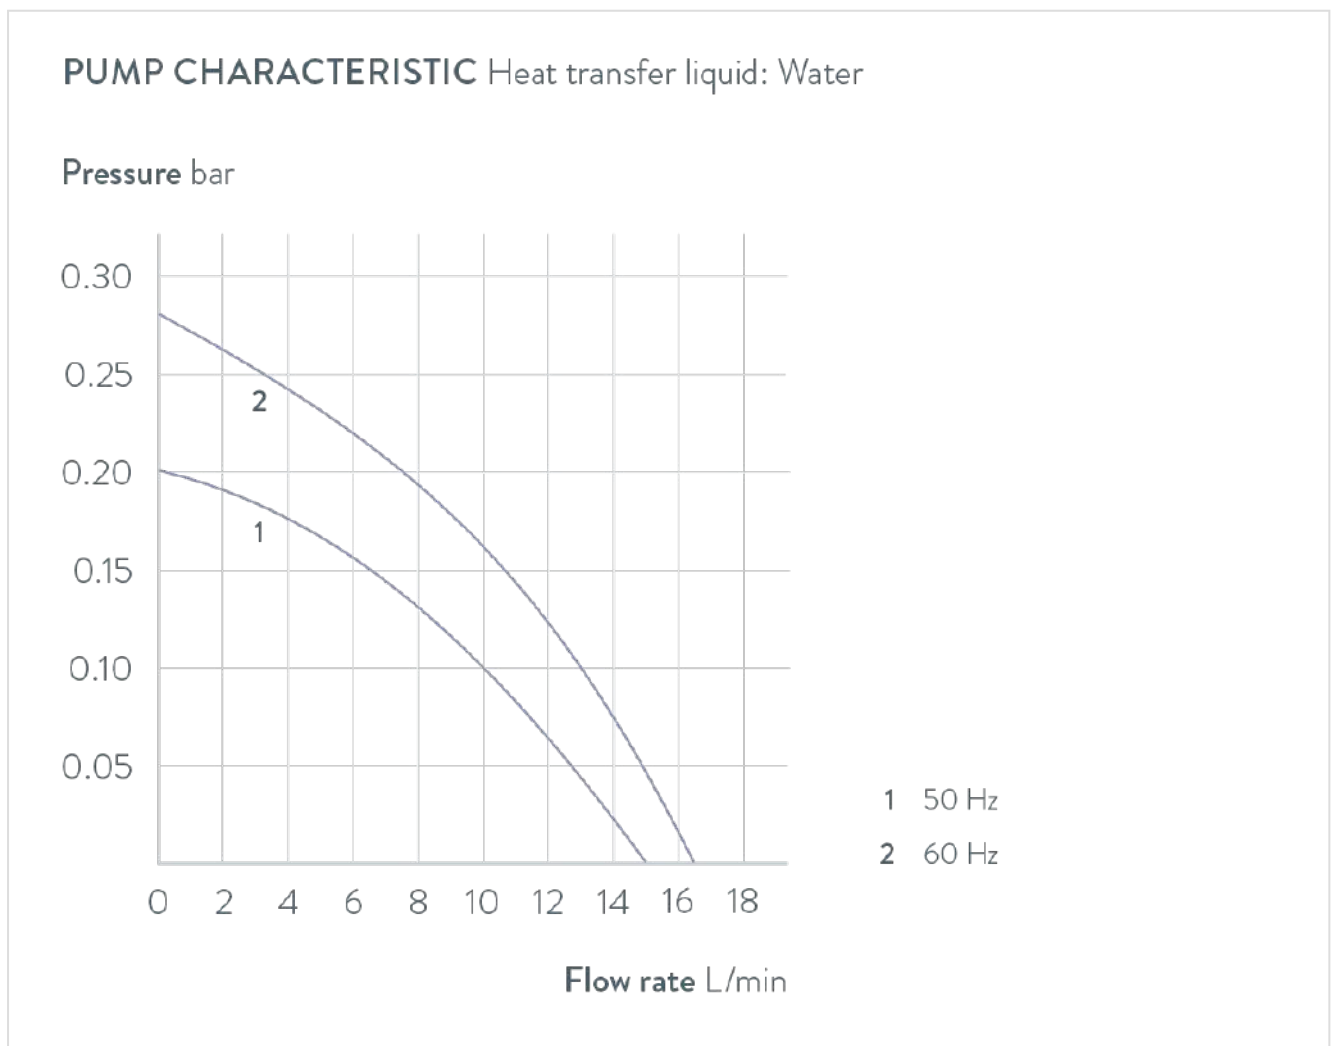

PRODUCT DATA SHEET

Published: 2026-03-17

LAUDA Universa U 16 E

Heating thermostat 200-240 V; 50/60 Hz

Part Number: L003970

Reserve technical changes

JOINTLAB.COM

Jointlab S.r.l.

Via C. Treves 57, Trezzano sul Naviglio (Mi)

+39 0239310823 - info@frigolab.it