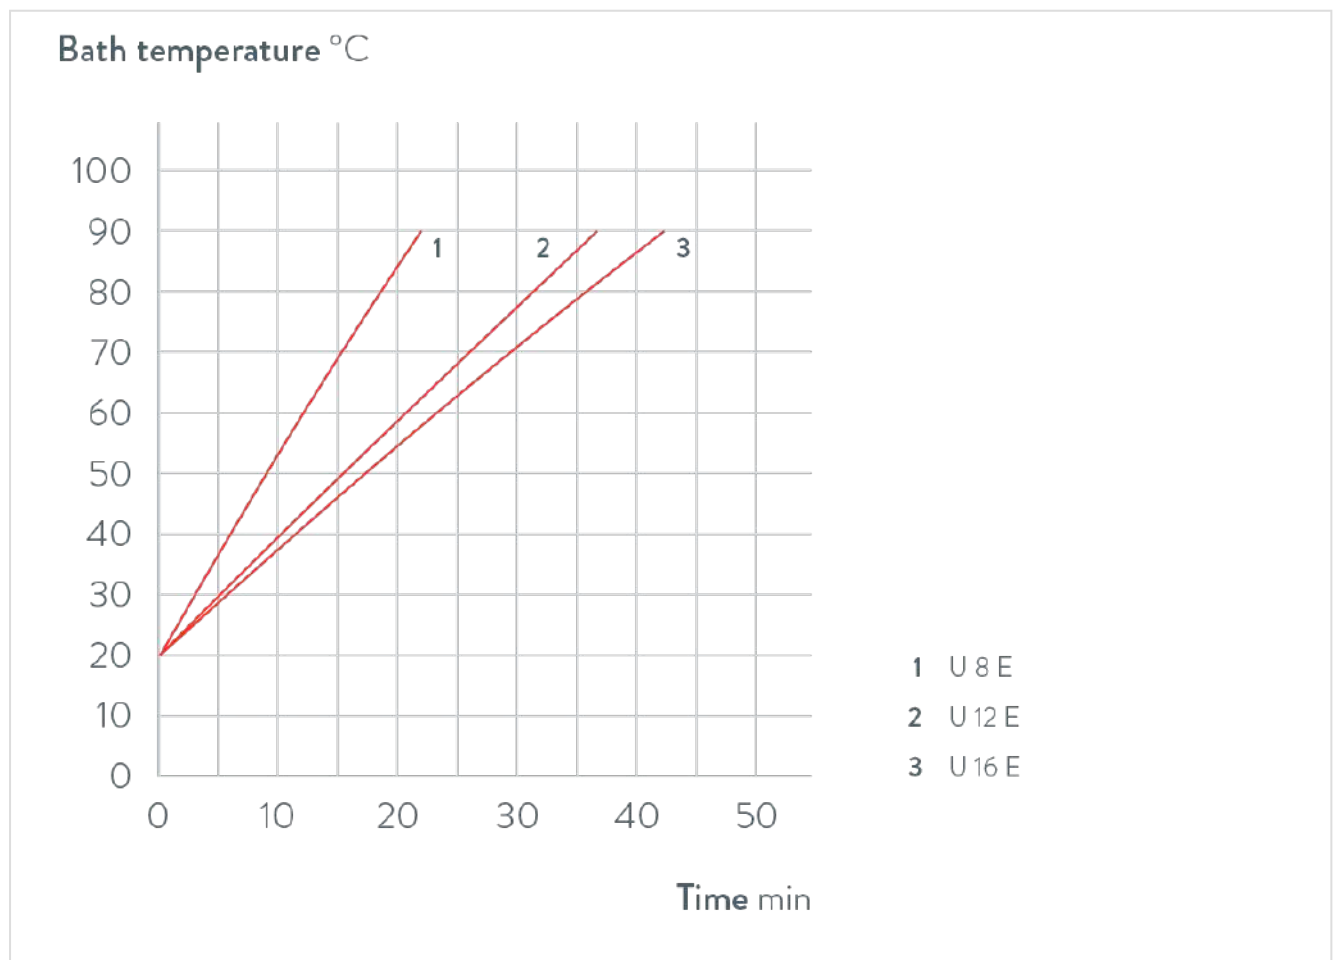

PRODUCT DATA SHEET

Published: 2026-03-17

LAUDA Universa U 16 E

Heating thermostat 200-240 V; 50/60 Hz

Part Number: L003970